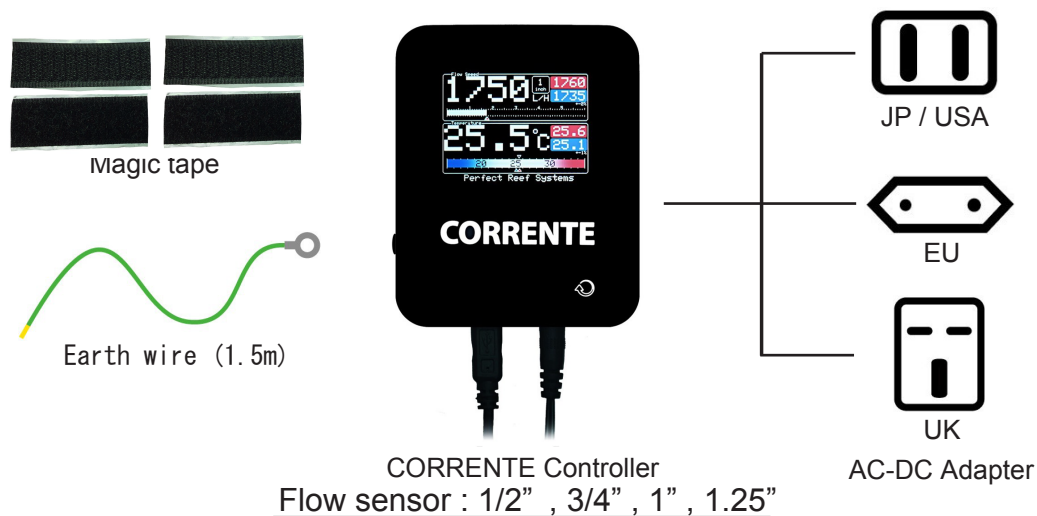

Congratulations on your purchase of a CORRENTE controller

Please read this entire CORRENTE instruction manual carefully before using CORRENTE controller

<http://www.ZEOprs.jp> ([CORRENTE Instruction](#))

Package Content

Firstly confirm which controller you have purchased, either the CORRENTE or CORRENTE+ and check that the AC-DC adapter is included and correct for the country that it will be used in

CORRENTE

Content : CORRENTE controller / AC-DC Adapter / Magic Tape (2 sets) / Earth wire

CORRENTE+

Content : CORRENTE+ controller / AC-DC Adapter / Magic Tape (2 sets) / Earth wire